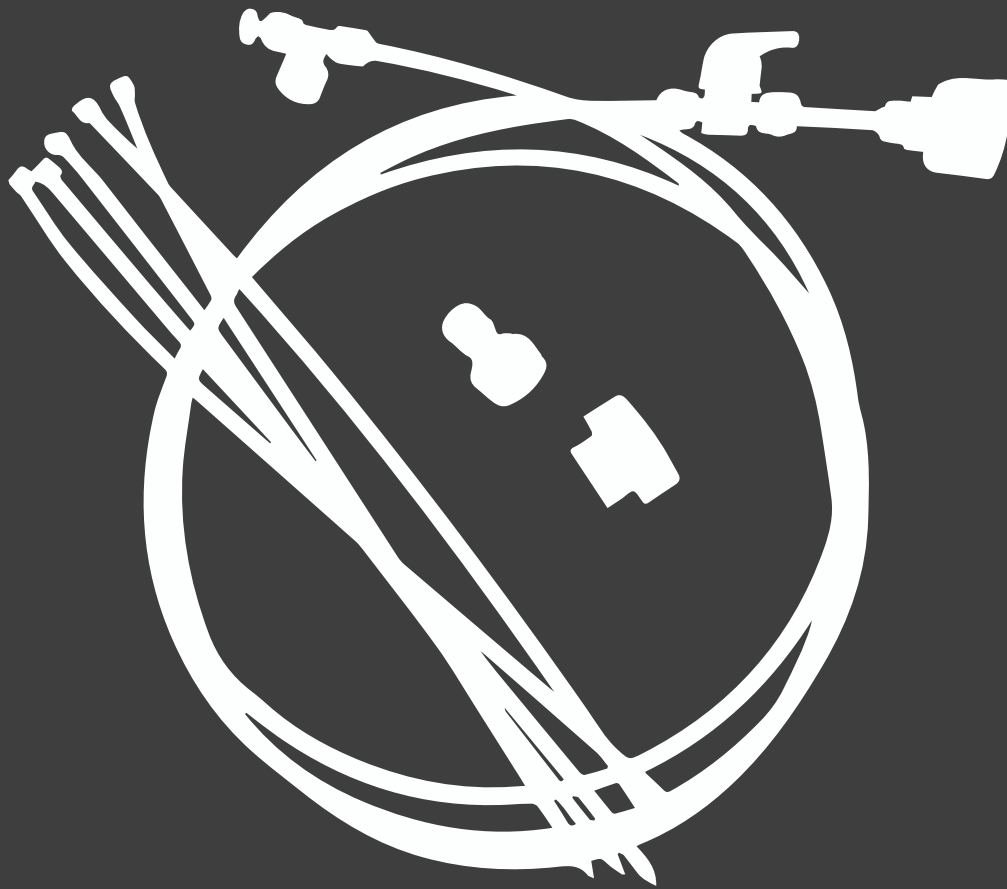

Superfly[®] Water Mister Kit

Product Code: 946910

Contents	01
Specifications	02
Assembly Instructions	03

Warnings:

- 1. Do not subject Mister to freezing temperatures**
- 2. Do not leave Mister unattended**
- 3. Do not ingest water from Mister**
- 4. Do not use Mister without securely attaching it to an Enclosure Pole**
- 5. Do not use Mister on Trampolines without an Enclosure**

Specifications

- 1 x Plastic Product Bag**
- 1 x 6mm Black Tube, 2.5m**
- 1 x 6mm Black Tube, 6cm**
- 1 x ON/OFF Valve**
- 1 x Tap Connector**
- 1 x Hose Connector, One end threaded**
- 1 x Threaded Adaptor, Both ends threaded**
- 1 x T-Piece Tube**
- 1 x T-Piece Plug**
- 1 x Spray Nozzle**
- 5x Cable Ties**
- 1 x User Manual**

Assembly Instructions

- 1 Using a ladder, hold the misting head in place at the top of an enclosure pole. Rotate the misting head so that it is facing the center of the trampoline and secure it in place with a zip-tie.
- 2 Continue down the enclosure pole, attaching the misting tube with the remaining zip-ties at the locations indicated by the arrows on the diagram left.
- 3 Connect a standard garden hose and slowly turn on water.